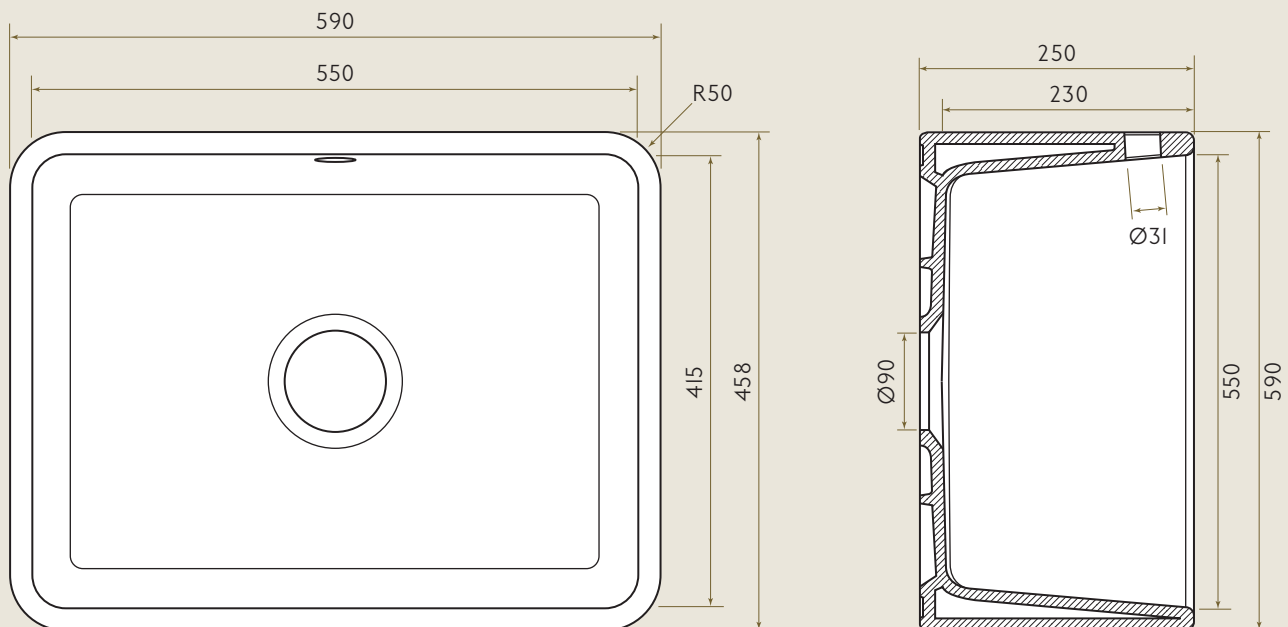

## Midford

Please note: Sink dimensions are subject to + or - 2% tolerance. All measurements in mm

CLASSIC CERAMIC SINGLE BOWL BUTLER SINK