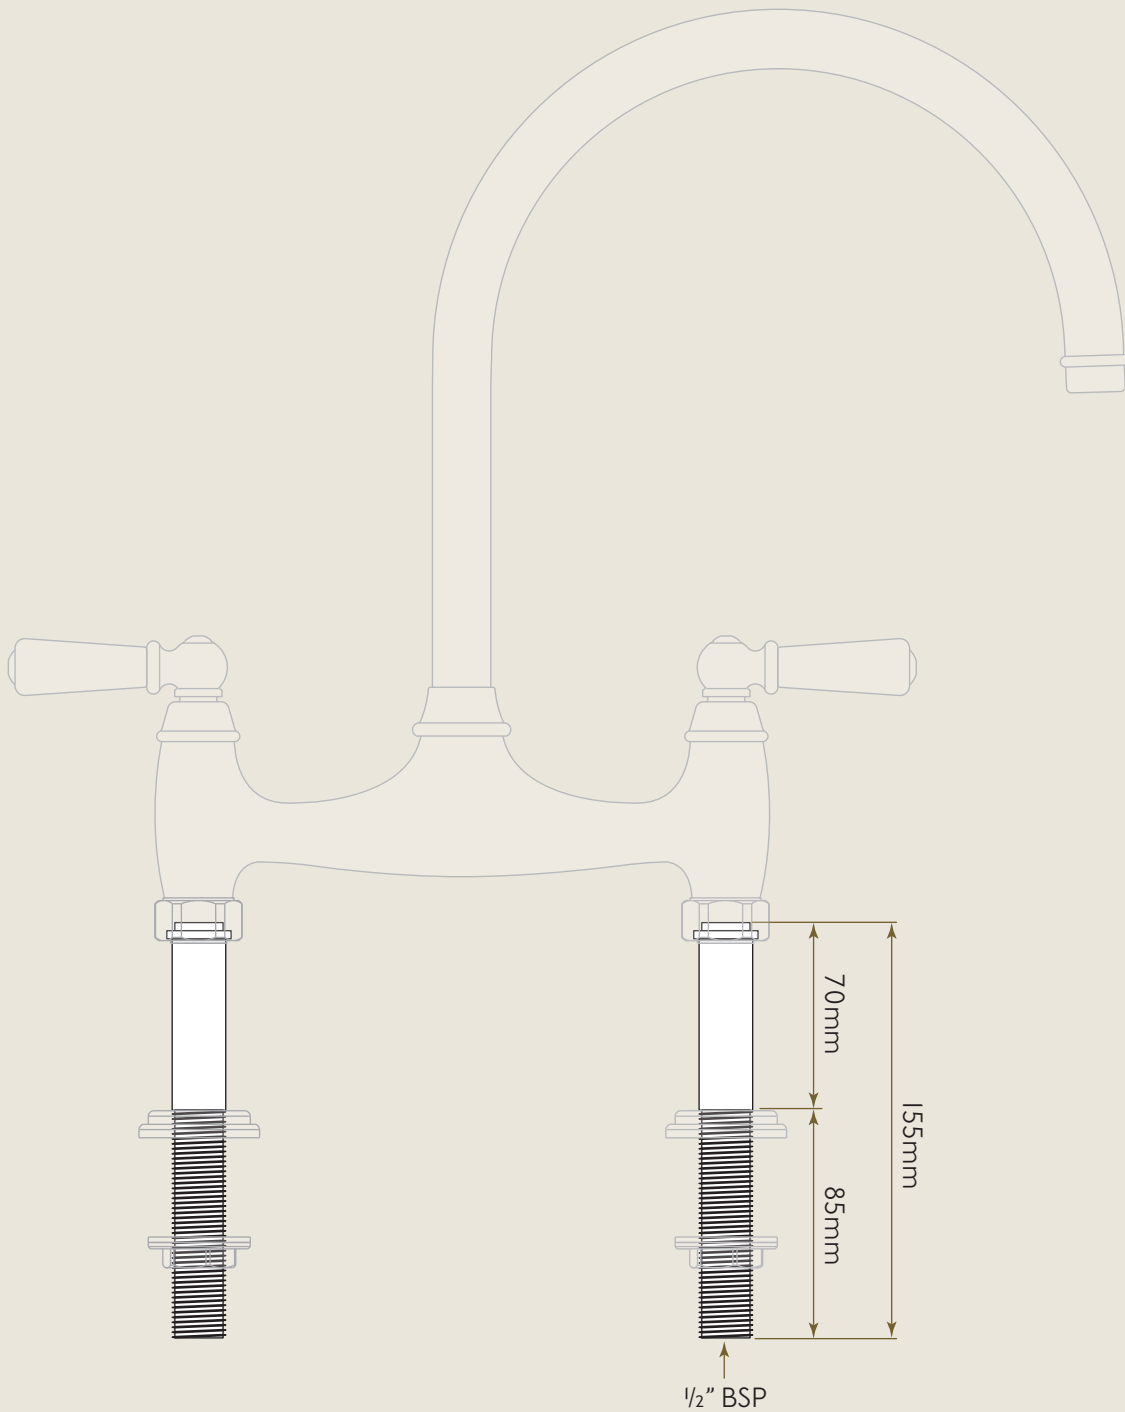

Bidbury & Co

Traditional Kitchen Tap Collection

Straight Leg Kit

STRAIGHT LEG KIT FOR MORETON, SHERBORNE, HENBURY & FAIRFORD TAPS