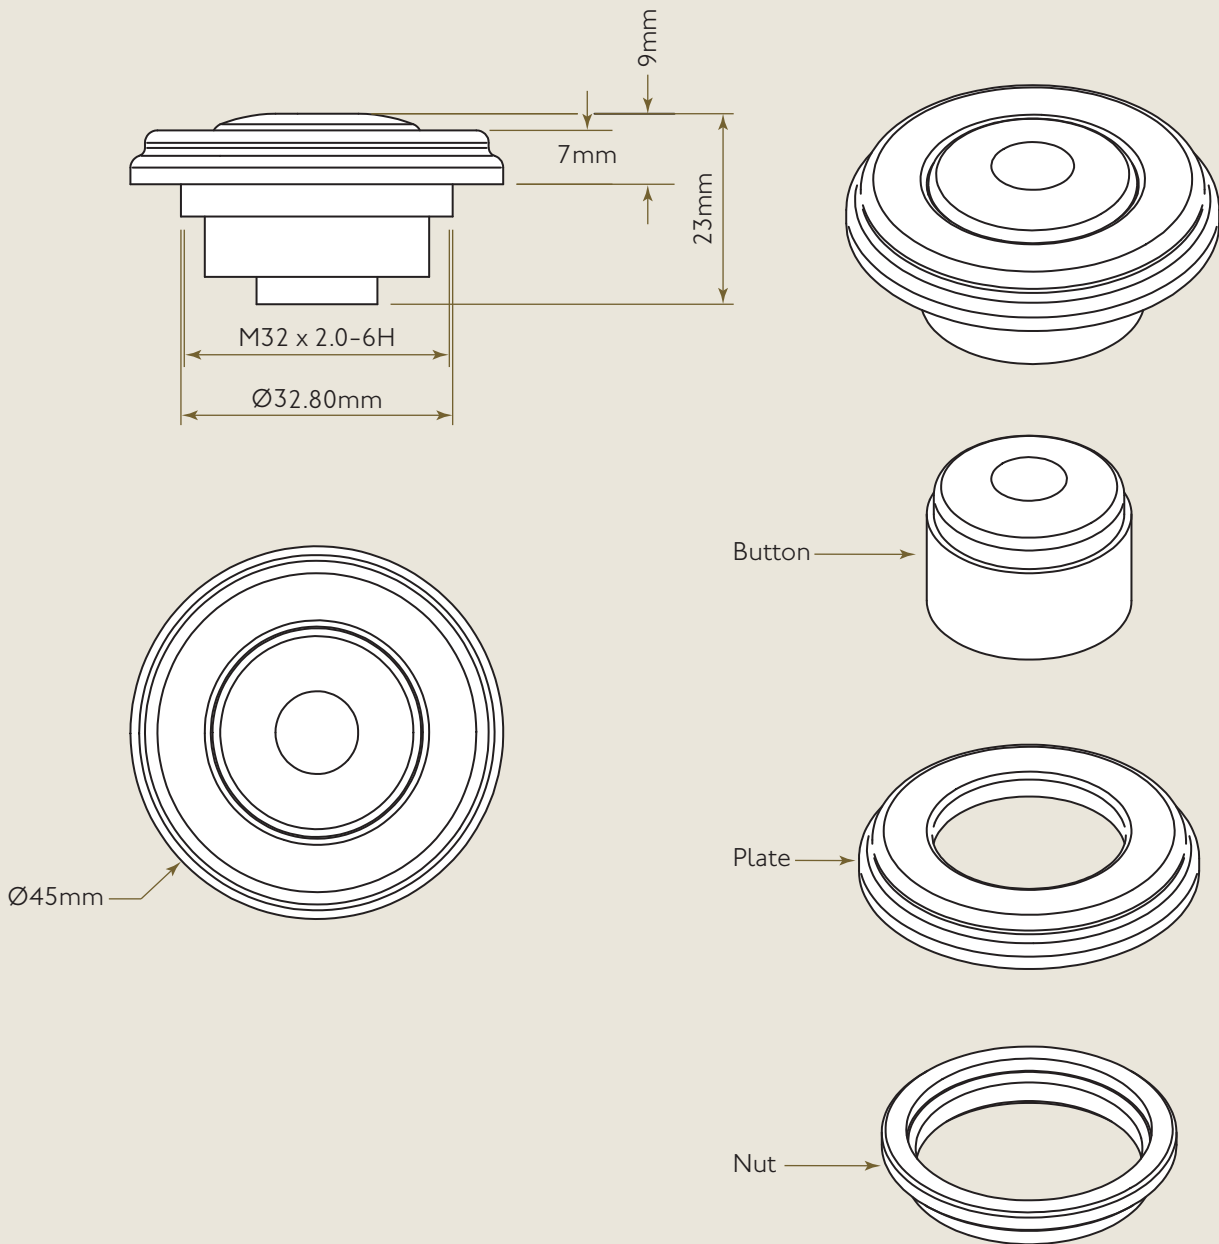

Bidbury & Co

Traditional Kitchen Tap Collection

Air Switch Cover

SOLID BRASS WASTE DISPOSAL AIR SWITCH COVER