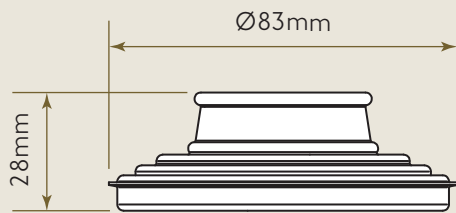

Bidbury & Co

Traditional Kitchen Tap Collection

Waste Adapter

SOLID BRASS WASTE DISPOSAL WASTE ADAPTER