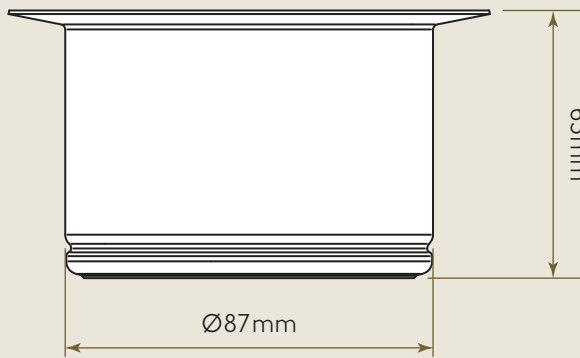

Bidbury & Co

Traditional Kitchen Tap Collection

Waste Adapter

SOLID BRASS WASTE DISPOSAL WASTE ADAPTER