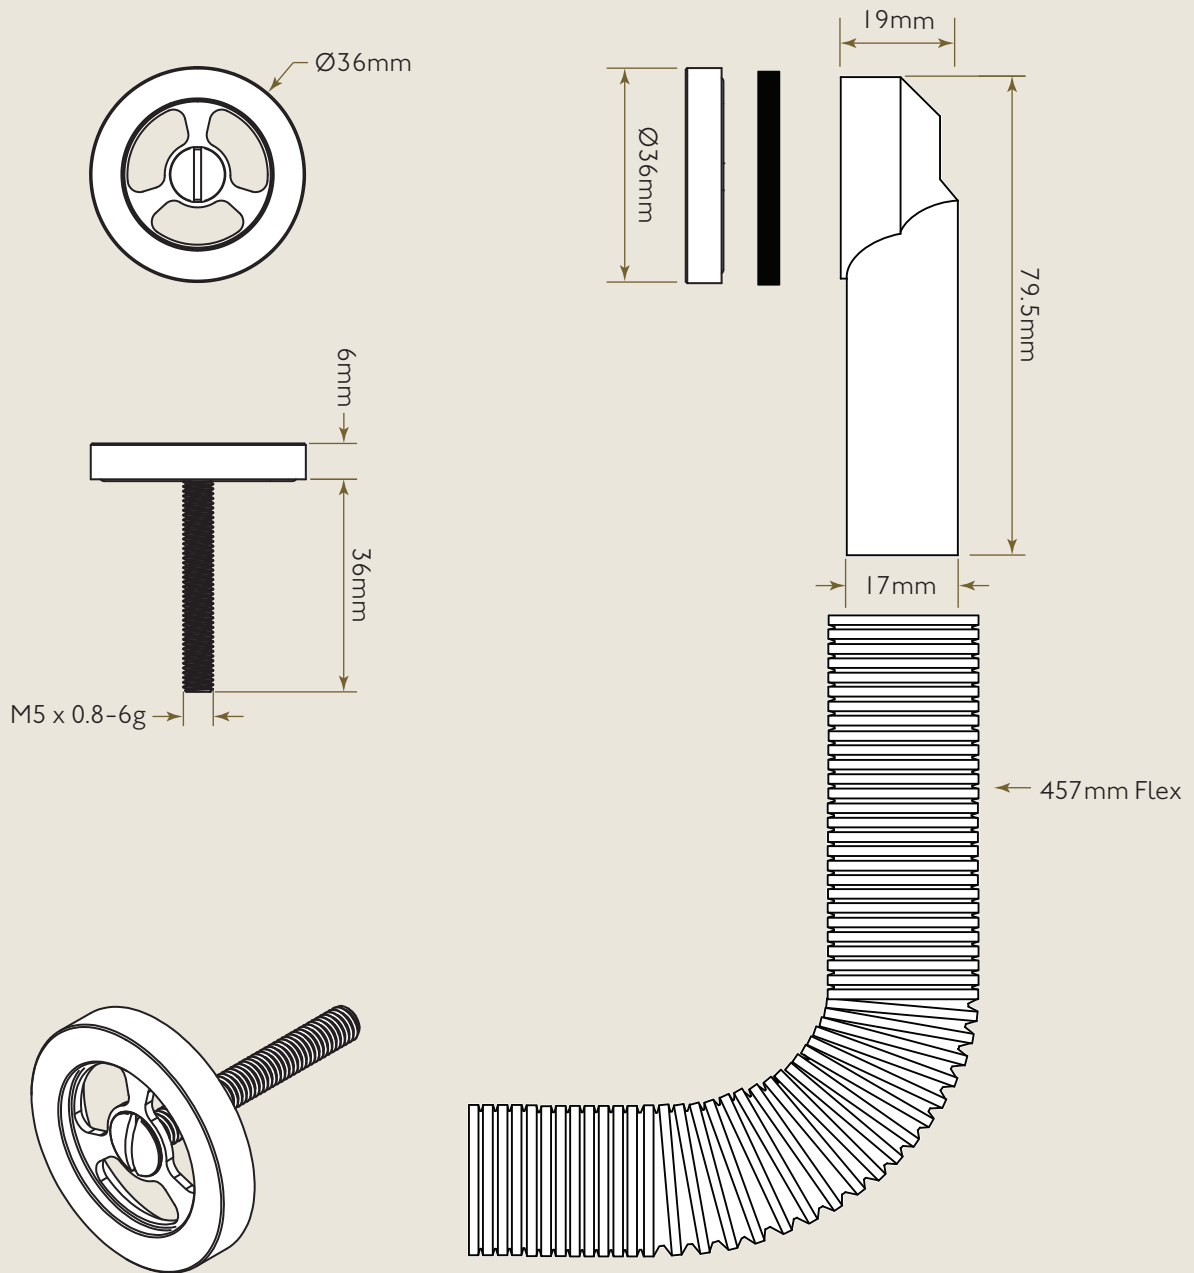

# Bidbury & Co

Traditional Kitchen Tap Collection

## Round Overflow

SOLID BRASS ROUND OVERFLOW